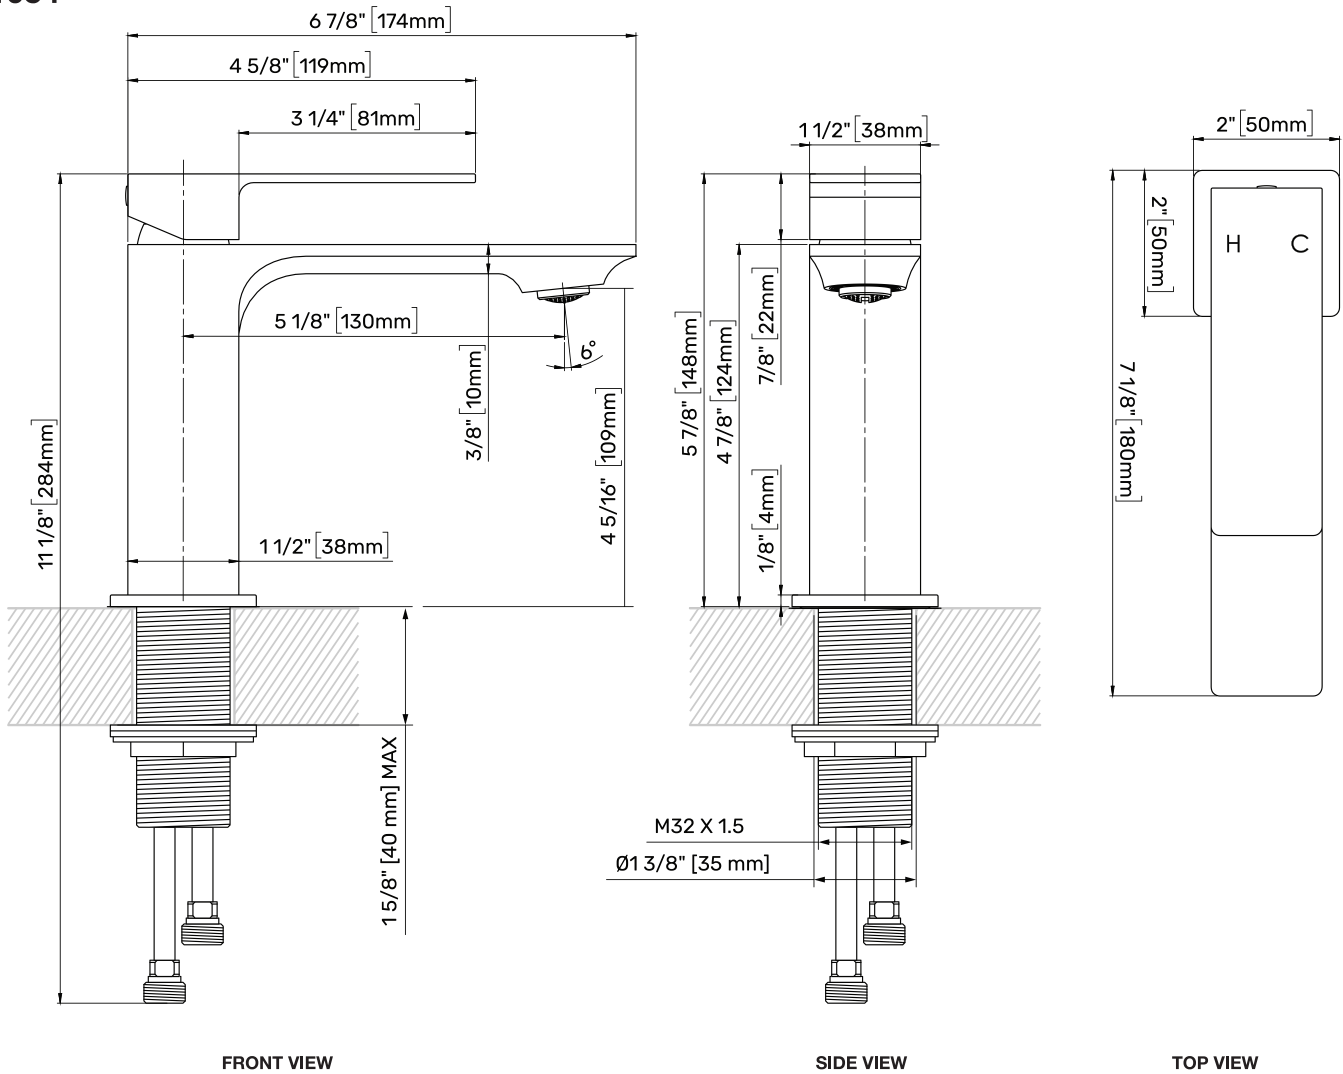

VIGO Dunn Single Hole Bathroom Faucet

VG01054

PRODUCT FEATURES

- Single-hole installation
- Eco-friendly 1.2 GPM flow rate
- Designed in NYC
- Solid brass construction
- FinishPlated™ ensures that the hardware finish is consistent throughout the entire sink faucet
- EternalSeal™ is an expertly tested ceramic cartridge that prevents leaks and dripping
- Power Meets Tranquility with an Eco-Friendly Flow
- Easy-to-Clean Nozzle Resists Mineral Buildup
- Features a quality assured Limited Lifetime Warranty
- Optional deck plate sold separately
- Thoughtfully Engineered for a Reliable Flow
- Versatile Designs for Any Aesthetic
- All parts & hardware are included
- EZInstall™ makes installation quick and easy without the use of putty

WATER CONSERVATION

Promoting a sustainable lifestyle, the 1.2 GPM faucet spout conserves water without sacrificing performance.

AVAILABLE FINISHES

| Color** | Code | Description |
|---|------|--------------------|
|  | CH | Chrome |
|  | BN | Brushed Nickel |
|  | MB | Matte Black |
|  | MG | Matte Brushed Gold |

* See website for detailed warranty information.

**Color swatches intended for reference only.

VIGO Dunn Single Hole Bathroom Faucet
VG01054

FRONT VIEW

SIDE VIEW

TOP VIEW

| DIMENSIONS | | | |
|---------------|-----------------|----------------------------|--|
| Faucet height | 5 7/8" (148mm) | Diameter Opening | Standard 1 3/8" diameter opening is required |
| Spout reach | 5 1/8" (130mm) | Water supply connection | Standard US plumbing 3/8" connections |
| Spout height | 4 5/16" (109mm) | Installation compatibility | 3-hole* |
| Hole Diameter | Ø1 1/8" (35mm) | | |
| Flow rate | 1.2 gal/min | | |
| Faucet body | Brass | | |